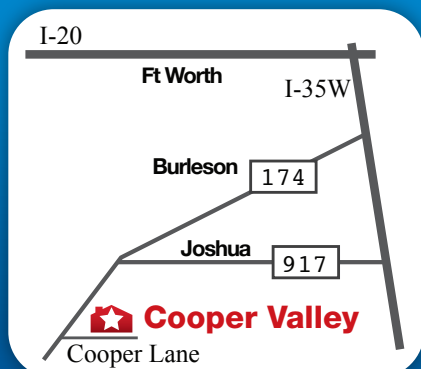

BEST HOMES

BestHomesTexas.com

*Financing subject to qualifying. **Hurry in! This promotion is limited to only 6 select home sites & select plans. Promotion ends January 31, 2010 or while supply of select home sites lasts. BEST HOMES reserves the right to discontinue this promotion without notice or obligation. 2009 BEST HOMES ©